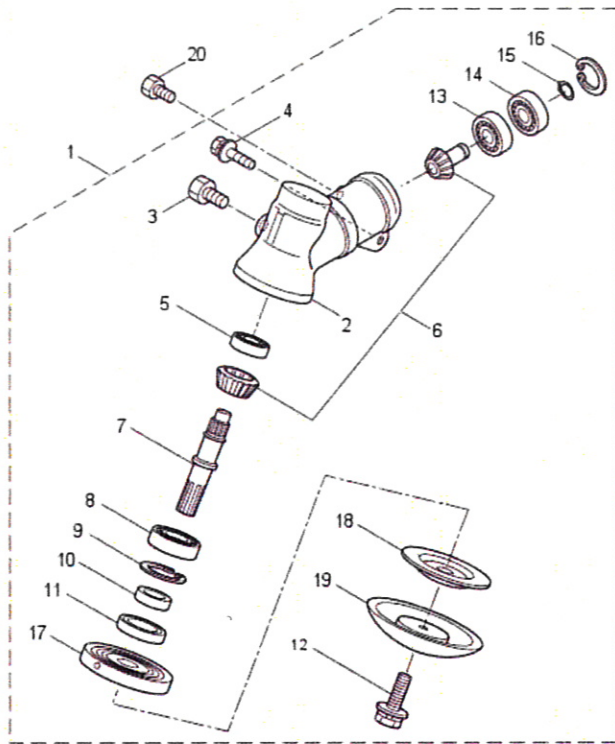

BKC4320 (Italy) - BKC4320 (Italy) GearCase - Support Frame

BKC4320 (Italy) - BKC4320 (Italy) GearCase - Support Frame

1	223049	GEAR CASE ASSY	1
2	223050	GEAR CASE	1
3	089884	BOLT	1
4	092556	BOLT	1
5	210560	BEARING	1
6	227102	GEAR SET	1
7	217057	BLADE SHAFT	1
8	022009	BEARING	1
9	016732	SNAP RING	1
10	212394	BLADE AXIS COLLAR	1
11	211818	OIL SEAL	1
12	215610	BOLT	1
13	014490	BEARING	1
14	106933	BEARING	1
15	014210	C-SHAPED SNAP RING 10	1
16	054676	RING SNAP	1
17	217060	BOSS ADAPTER	1
18	217061	BOSS B	1
19	210308	NUT COVER	1
20	089747	BOLT	1
21	224730	SUPPORT FRAME	1
22	223669	TURN BRACKET	1
23	211644	BEARING CASE	1
24	220619	BEARING	1
25	092578	BOLT	1
26	226783	BUFFER	1
27	219959	NUT	1
28	223704	CAP SCREW	1
29	226490	KNAPSACK BELT	1
30	215230	NUT	1
31	084020	NUT	1