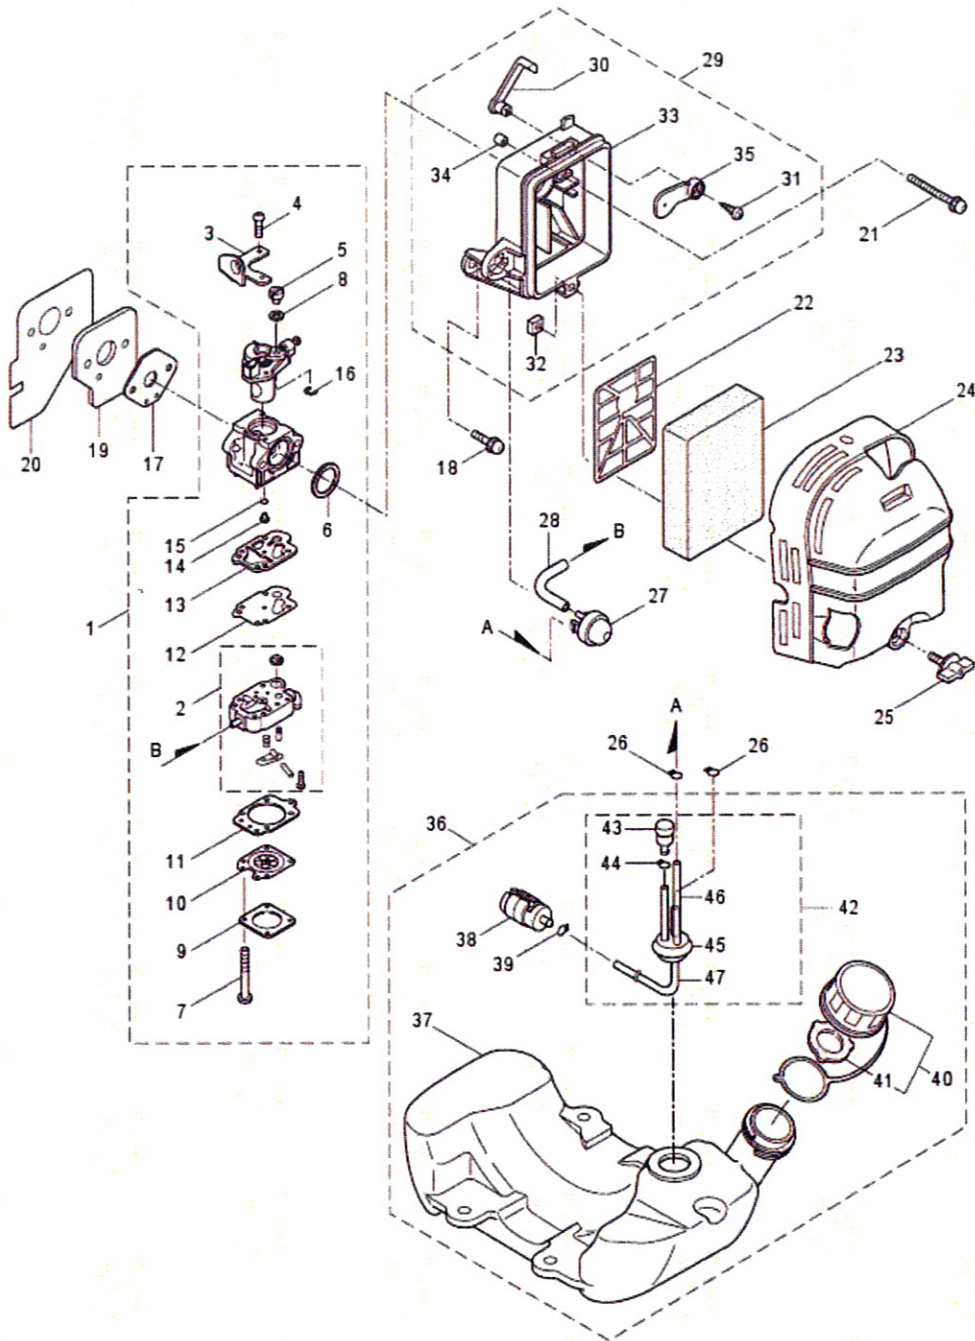

BKC4320 (Italy) - BKC4320 (Italy) Accessories

BKC4320 (Italy) - BKC4320 (Italy) Accessories

1	229781	NYLON HEAD	1
2	220534	BLADE COVER	1
3	210418	BOX SPANNER	1
4	022865	DOUBLE-ENDED SPANNER	1
5	219432	WRENCH	1
6	210181	LEVER HANDLE	1
7	211337	GREASE TUBE	1
8	220548	BAND	1
9	229324	MANUAL	1
10	522084		1
11	227910	THREE PIECES OF BLADES	1

BKC4320 (Italy) - BKC4320 (Italy) Carburetor - Recoil Starter

BKC4320 (Italy) - BKC4320 (Italy) Carburetor - Recoil Starter

1	284109	CARBURATOR ASS'Y	1
2	283124	PUMP BODY	1
3	264677	BRACKET	1
4	261875	SCREW	1
5	261658	SWIVEL	1
6	261657	PACKING	1
7	263737	SCREW	1
8	264678	WASHER	1
9	263726	PUMP COVER	1
10	283905	DIAPHRAGM	1
11	263727	GASKET	1
12	262994	DIAPHRAGM	1
13	282576	GASKET	1
14	283125	JET	1
15	261871	O-RING	1
16	261876	RING	1
17	282301	GASKET	1
18	264807	CAP SCREW	1
19	283086	DIVIDER	1
20	283087	GASKET	1
21	262720	CAP SCREW	1
22	282481	PLATE	1
23	282306	ELEMENT	1
24	282307	CLEANER COVER	1
25	281438	KNOB	1
26	261117	CLIP	1
27	282299	PUMP	1
28	282512	PIPE	1
29	282302	CASE ASSY	1
30	282305	LEVER	1
31	269032	SCREW	1
32	269423	NUT	1
33	282303	CASE BODY	1
34	282484	SLEEVE	1
35	282304	VALVE	1
36	282309	TANK ASSY	1
37	282310	FUEL TANK	1
38	267328	FUEL FILTER ASSY	1
39	261117	CLIP	1
40	281564	TANK CAP ASSY	1
41	269377	GASKET	1
42	282312	PIPE ASSY	1
43	261590	BREATHER SUB ASSY	1
44	261117	CLIP	1