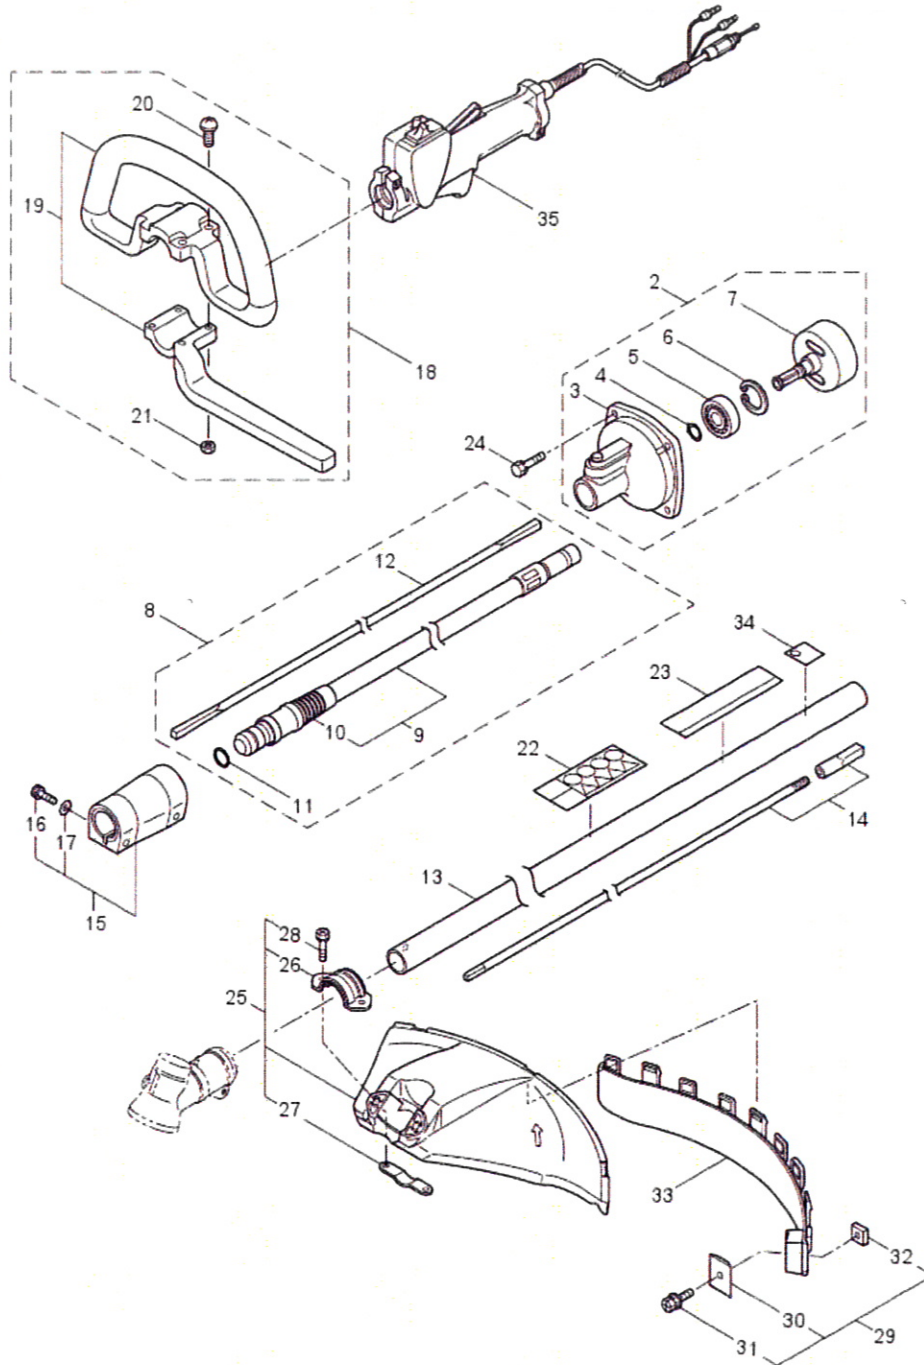

BKC4320 (Italy) - BKC4320 (Italy) GearCase - Support Frame

BKC4320 (Italy) - BKC4320 (Italy) GearCase - Support Frame

1	223049	GEAR CASE ASSY	1
2	223050	GEAR CASE	1
3	089884	BOLT	1
4	092556	BOLT	1
5	210560	BEARING	1
6	227102	GEAR SET	1
7	217057	BLADE SHAFT	1
8	022009	BEARING	1
9	016732	SNAP RING	1
10	212394	BLADE AXIS COLLAR	1
11	211818	OIL SEAL	1
12	215610	BOLT	1
13	014490	BEARING	1
14	106933	BEARING	1
15	014210	C-SHAPED SNAP RING 10	1
16	054676	RING SNAP	1
17	217060	BOSS ADAPTER	1
18	217061	BOSS B	1
19	210308	NUT COVER	1
20	089747	BOLT	1
21	224730	SUPPORT FRAME	1
22	223669	TURN BRACKET	1
23	211644	BEARING CASE	1
24	220619	BEARING	1
25	092578	BOLT	1
26	226783	BUFFER	1
27	219959	NUT	1
28	223704	CAP SCREW	1
29	226490	KNAPSACK BELT	1
30	215230	NUT	1
31	084020	NUT	1

BKC4320 (Italy) - BKC4320 (Italy) Main Body

BKC4320 (Italy) - BKC4320 (Italy) Main Body

2	222416	CLUCH CASE ASSY	1
3	222085	CLUTCH CASE ASSY	1
4	550118	C-SHAPED SNAP RING	1
5	222442	BEARING	1
6	012380	SNAP RING	1
7	220336	CLUTCH DRUM ASSY	1
8	222530	OUTER ASSY	1
9	222531	OUTER ASSY	1
10	215885	PROTECTION COVER	1
11	011338	O-RING P18	1
12	211895	INNER SHAFT	1
13	224125	OUTER ASSY	1
14	216965	INNER TRANSMISSION SHAFT	1
15	215730	JOINT PIPE	1
16	087786	CAP SCREW	1
17	012487	WASHER	1
18	222443	LOOP HANDLE ASSY WITH BAR	1
19	222520	LOOP HANDLE	1
20	222142	SCREW	1
21	081027	NUT	1
22	223188	CAUTION MARK	1
23	229320		1
24	092552	BOLT	1
25	228303	COVER ASSY	1
26	223179	BRACKET	1
27	223180	THREADED BRACKET	1
28	092555	BOLT	1
29	228301	CORD CUTTER ASSY	1
30	227823	CORD CUTTER	1
31	817002	BOLT	1
32	228325	SQUARE NUT	1
33	227812	EXTENSION	1
34	225380	LABEL	1
35	229003	THROTTLE LEVER ASSY	1